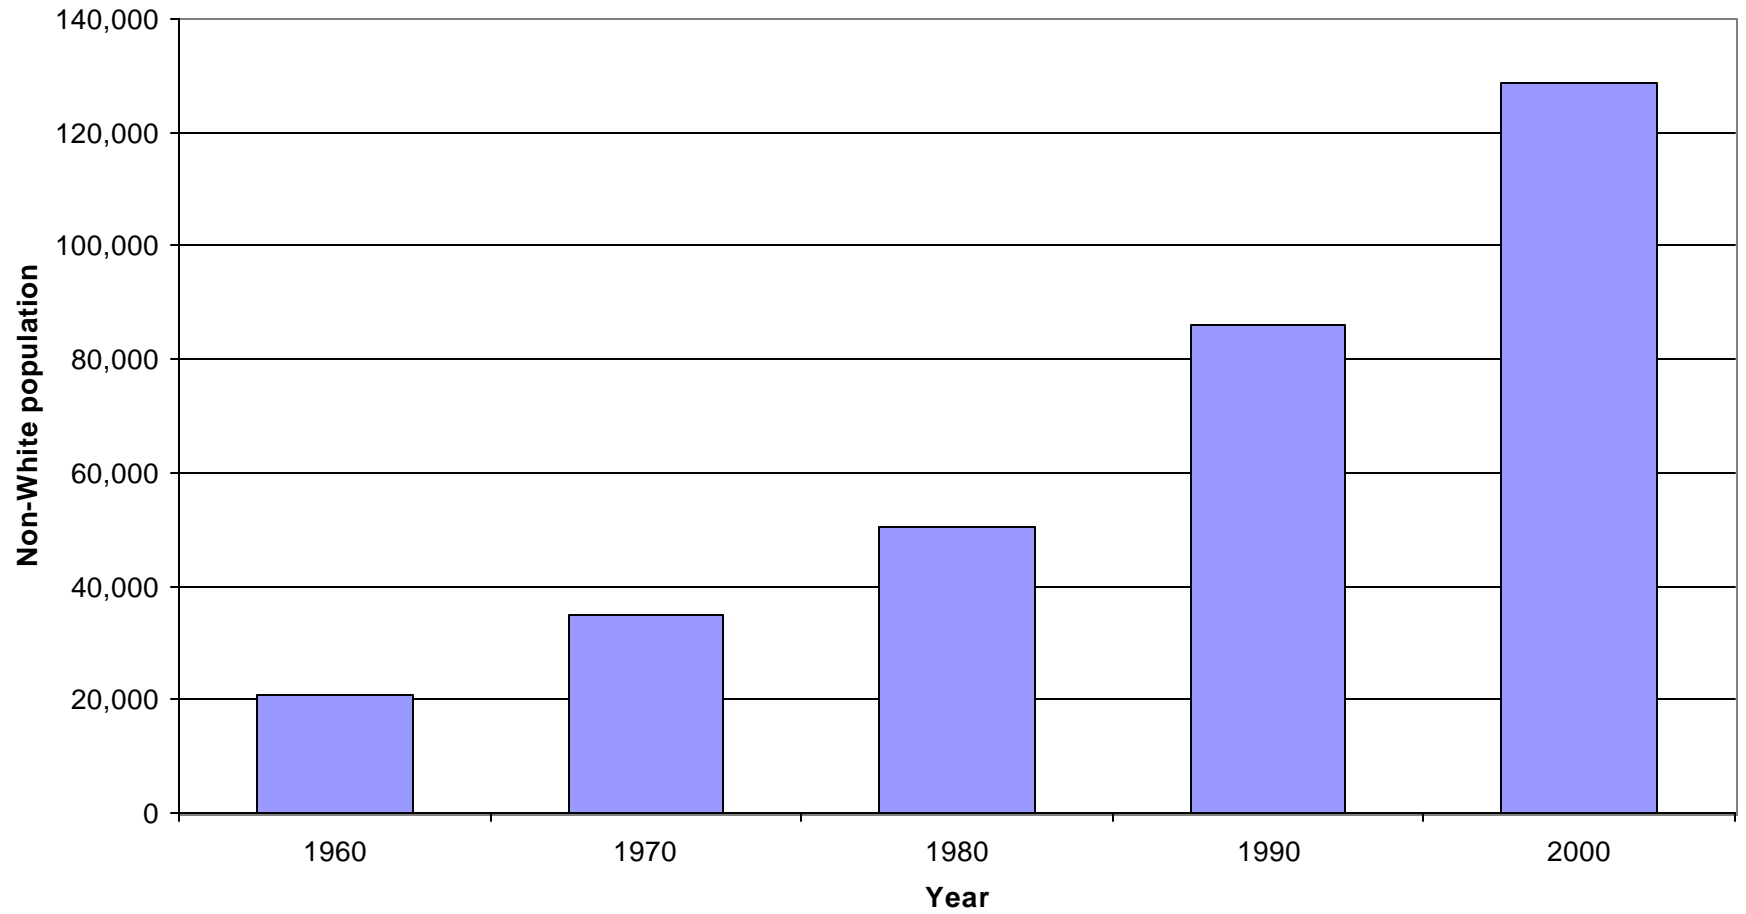

RHODE ISLAND NON-WHITE POPULATION 1960 - 2000

Source: U.S. Bureau of the Census

RI Statewide Planning