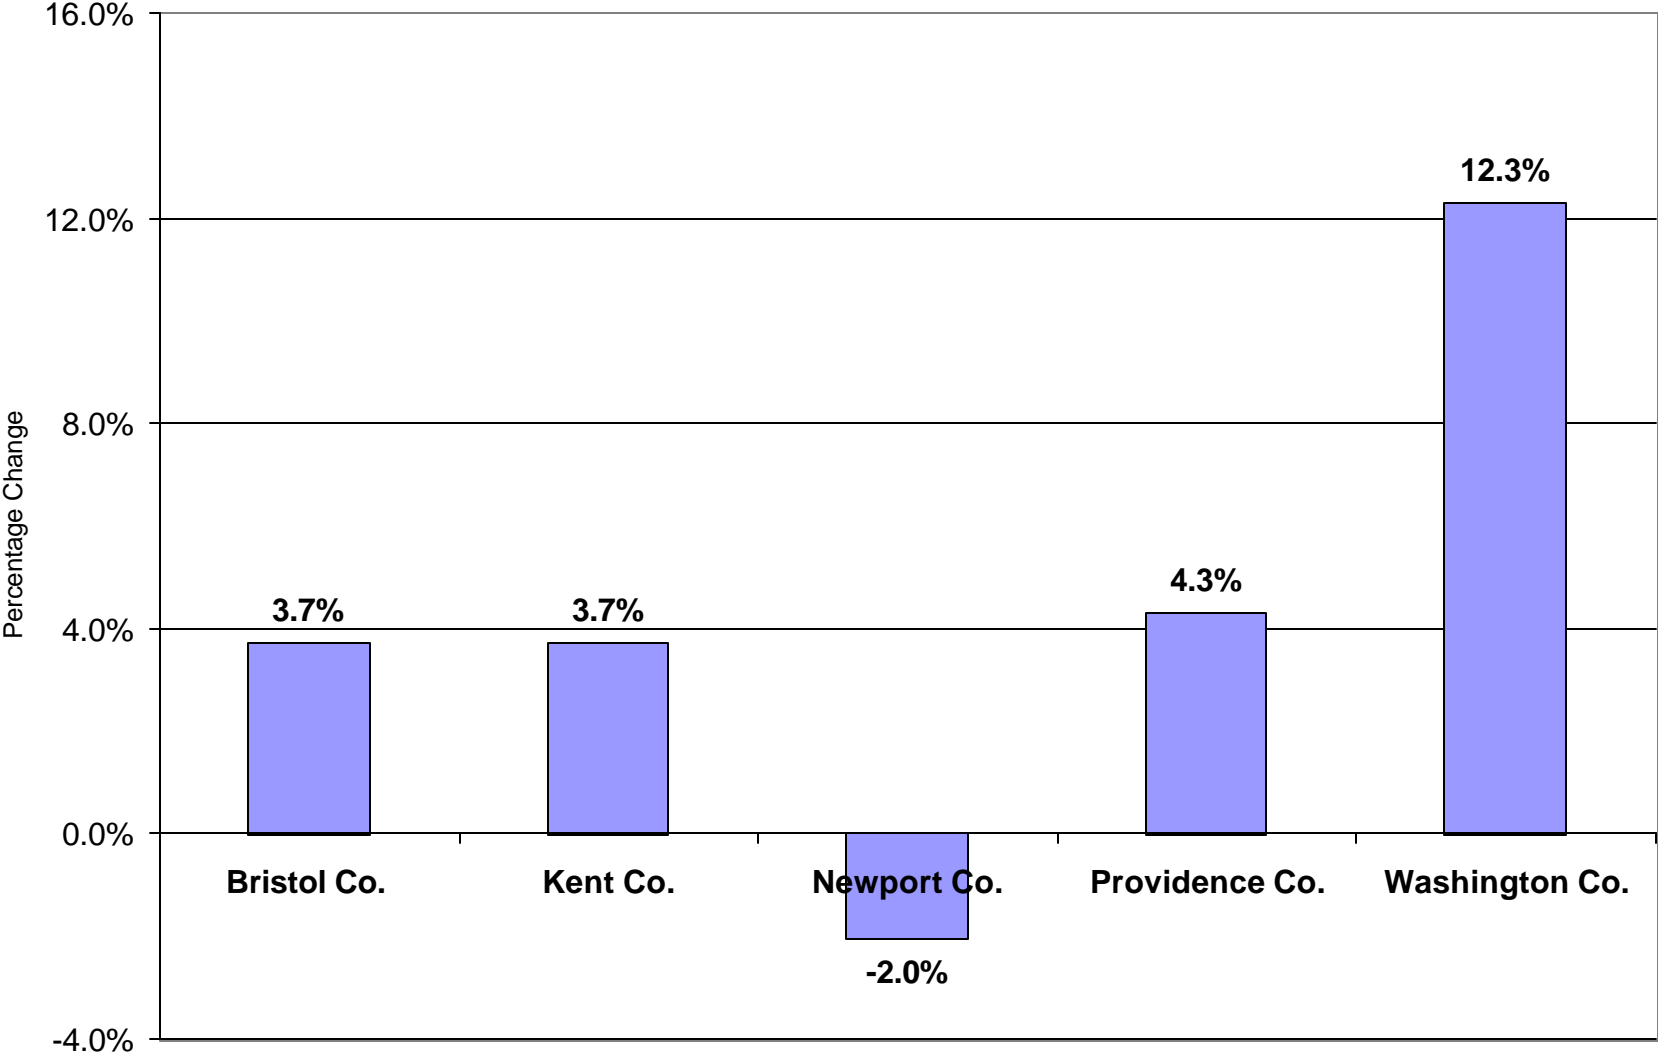

Percentage Change in Population. Rhode Island Counties 1990-2000

Source: U.S. Bureau of the Census

RI Statewide Planning